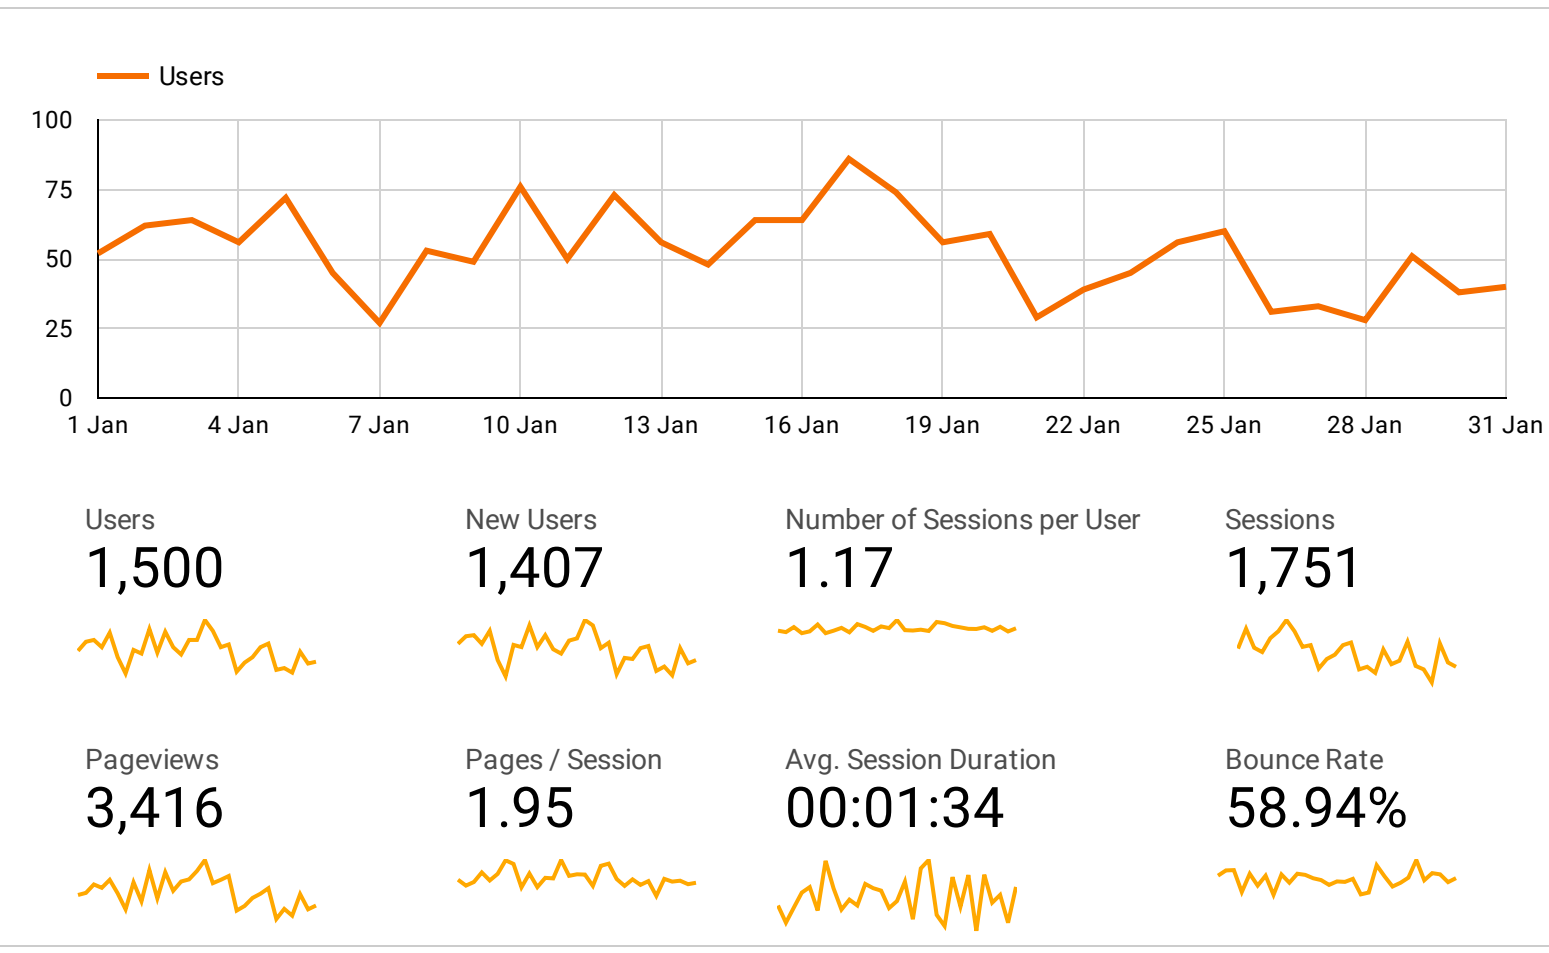

Google Analytics Audience Overview

Continent ▼ |
 Region ▼ |
 Channel ▼ |
 Device ▼ |
 1 Jan 2023 - 31 Jan 2023 ▼

Your audience at a glance

Let's learn a bit more about your users!